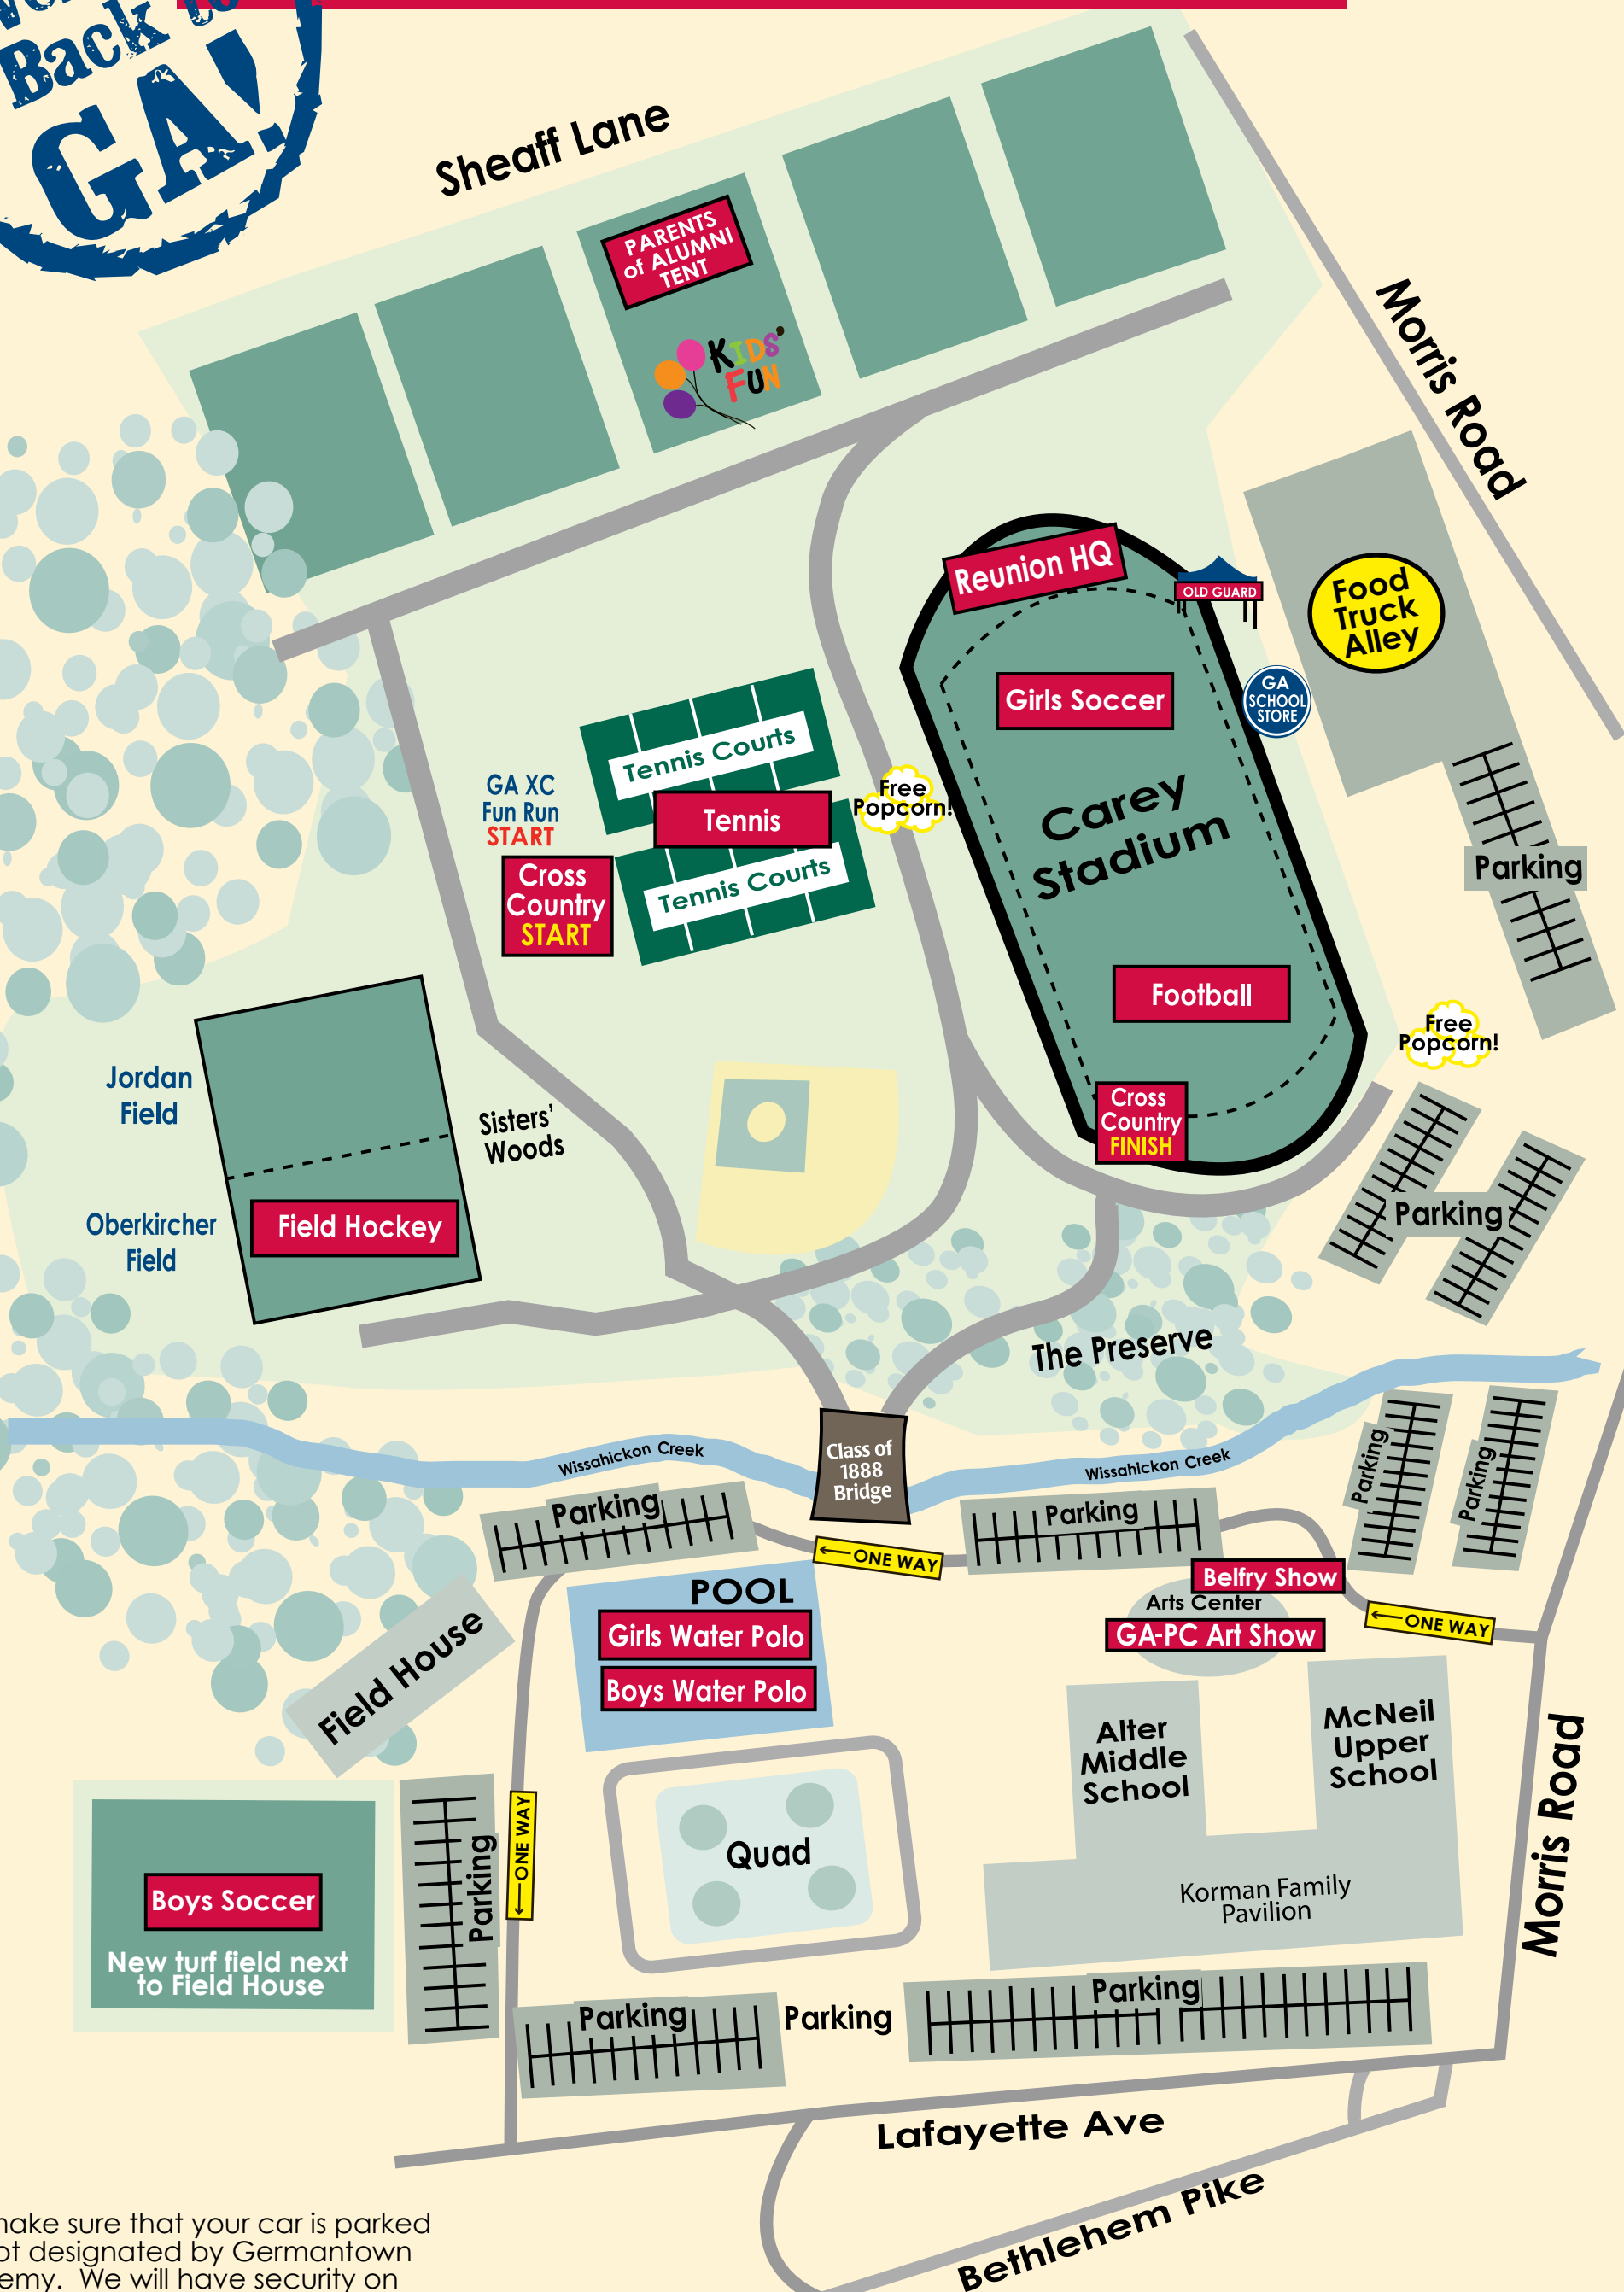

# GA-PC DAY EVENT MAP

Sheaff Lane

Morris Road

Please make sure that your car is parked in a spot designated by Germantown Academy. We will have security on hand to assist with parking. You may not park in commercial and residential lots or streets around campus. GA is not responsible for parking tickets issued by the Whitmarsh Police Department.

LIVE STREAMING on the web!  
 The football and girls' soccer games against Penn Charter will be livestreamed on the web. Contests can be watched live on November 12 at the following links:  
 FOOTBALL: <https://www.youtube.com/watch?v=iBorq4RGMW4>  
 SOCCER: <https://www.youtube.com/watch?v=1ctsqMC0w-Y>